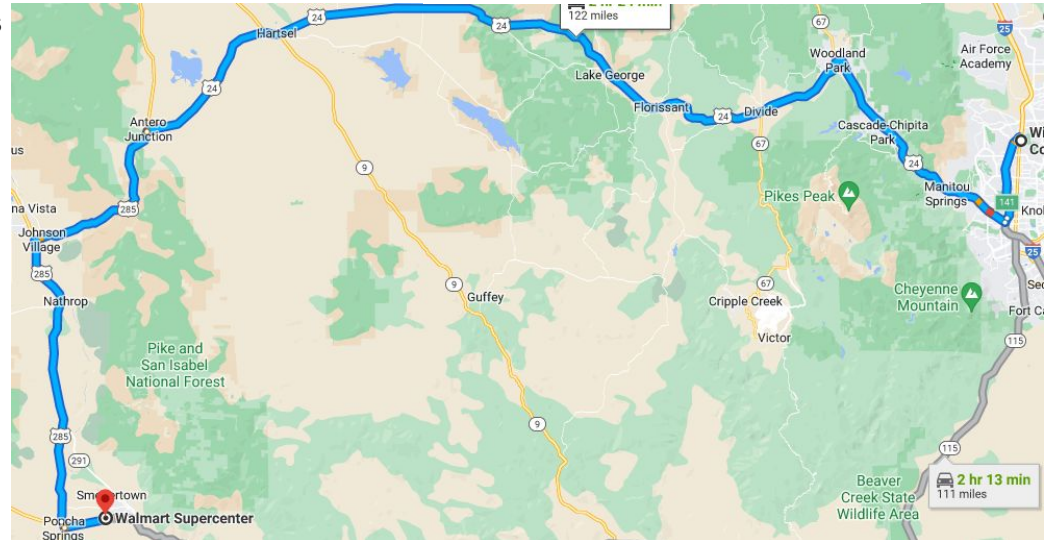

# Colorado Springs Caravan

5845 N Nevada Ave, Colorado Springs, CO 80918

8:00am meet at Winslow BMW 5845 N Nevada Ave, Colorado Springs, CO 80918

8:30am will head 24/285 toward Salida Walmart Supercenter, 7865 US-50, Salida, CO 81201

11:00 arrive in Salida - find food/refuel then meet at Walmart

12:30 Depart for Durango with Denver/Buena Vista Caravans

Caravan Lead:

Marc Belz

## Winslow BMW of Colorado Springs

5845 N Nevada Ave, Colorado Springs, CO 80918

- Continue to N Nevada Ave  
1 min (0.3 mi)
- Follow US-24 W/W Hwy 24 and US Hwy 285 S to your destination in Salida  
2 hr 15 min (121 mi)
- ↩ Turn left at Co Rd 111  
13 s (131 ft)

## Walmart Supercenter

7865 US-50, Salida, CO 81201