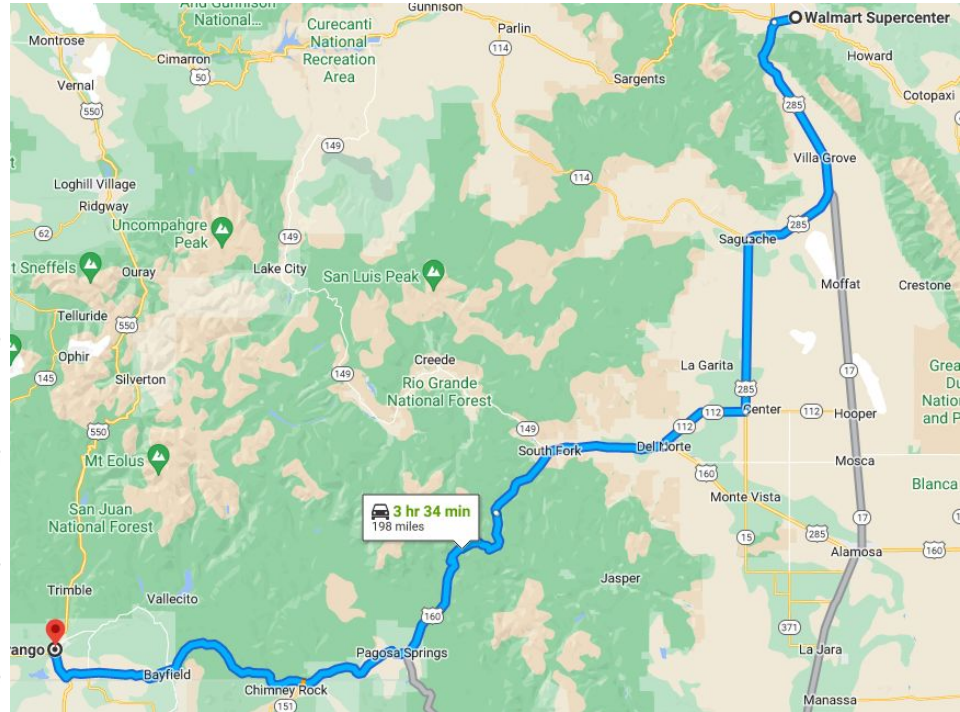

## Winslow BMW of Colorado Springs

5845 N Nevada Ave, Colorado Springs, CO 80918

- Continue to N Nevada Ave  
1 min (0.3 mi)
- Follow US-24 W/W Hwy 24 and US Hwy 285 S to your destination in Salida  
2 hr 15 min (121 mi)
- ↩ Turn left at Co Rd 111  
13 s (131 ft)

## Walmart Supercenter

7865 US-50, Salida, CO 81201

# Buena Vista/Salida Caravan

7865 US-50, Salida, CO 81201

Denver/Springs Caravans will arrive in Salida around 11:00 and find food/refuel

12:00-12:15 Meet at Walmart 7865 US-50, Salida, CO 81201

12:30 Depart for Durango

Caravan Lead

Marc Belz

Jared Hood

- ↑ Head south toward Monarch Spur Trail  
14 s (89 ft)
- > Follow US Hwy 285 S to CO-112 W  
1 hr 4 min (66.6 mi)
- ↪ Turn right onto CO-112 W  
13 min (13.1 mi)
- > Continue on US-160 W to Durango  
2 hr 16 min (118 mi)